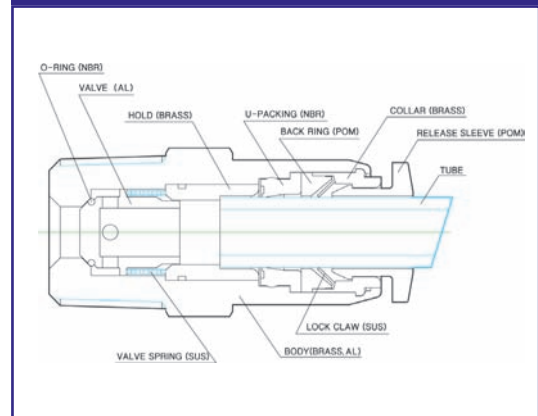

Section 8

CDC Plastic Push-in Connectors

in this section.....

Products in this new section.....

One-Touch Fittings	315 - 322
Speed Controllers	323
Compact One-Touch Fittings	324
Hand Valves	325
Stop Valves	326
Check Valves	327
Two-Touch Fittings	327

ONE-TOUCH FITTINGS

COMPACT ONE-TOUCH FITTINGS

SPEED CONTROLLERS

HAND VALVES

STOP FITTINGS

CHCK VALVES

Application Fluid Type	AIR (No other type of gas or liquid)
Working Pressure Range	0-150 PSI
Working Temperature	0°C to 60°C