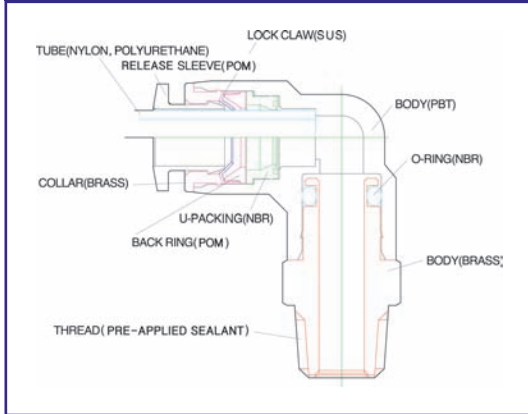

ONE-TOUCH FITTINGS