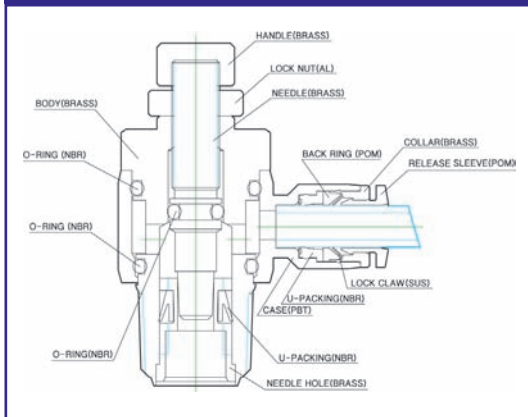

SPEED CONTROLLERS