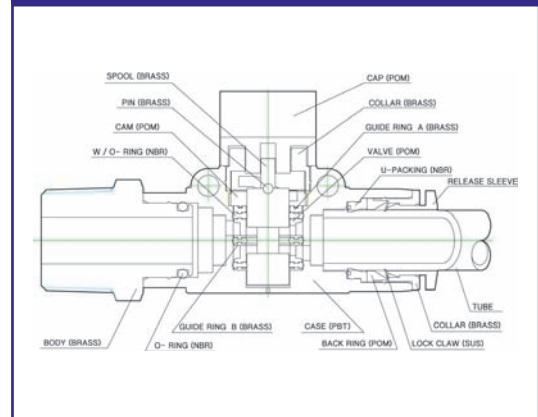

ONE-TOUCH FITTINGS

COMPACT ONE-TOUCH FITTINGS

SPEED CONTROLLERS

HAND VALVES

STOP FITTINGS

CHCK VALVES

Application Fluid Type	AIR (No other type of gas or liquid)
Working Pressure Range	0-150 PSI
Working Temperature	0°C to 60°C