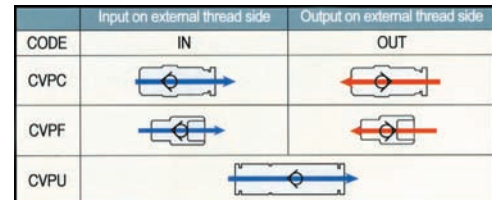

CVPC	STRAIGHT			
PART NO.	TUBE OD	THREAD	PRICE	
CDCVPC04M5	4 mm	M5 x 0.8	£ 3.98	
CDCVPC04M6	4 mm	M6 x 1.0	£ 3.98	
CDCVPC0401	4 mm	1/8" BSPT	£ 4.24	
CDCVPC0601	6 mm	1/8" BSPT	£ 5.63	
CDCVPC0602	6 mm	1/4" BSPT	£ 5.63	
CDCVPC0801	8 mm	1/8" BSPT	£ 5.03	
CDCVPC0802	8 mm	1/4" BSPT	£ 5.30	
CDCVPC1003	10 mm	3/8" BSPT	£11.13	
CDCVPC1004	10 mm	1/2" BSPT	£11.70	
CDCVPC1203	12 mm	3/8" BSPT	£11.53	
CDCVPC1204	12 mm	1/2" BSPT	£12.06	

CVPC	STRAIGHT CONNECTOR			
PART NO.	TUBE OD	THREAD	PRICE	
CDCVPC04G1	4 mm	1/8" BSPP	£ 4.24	
CDCVPC06G1	6 mm	1/8" BSPP	£ 5.63	
CDCVPC06G2	6 mm	1/4" BSPP	£ 5.63	
CDCVPC08G1	8 mm	1/8" BSPP	£ 5.03	
CDCVPC08G2	8 mm	1/4" BSPP	£ 5.30	
CDCVPC10G3	10 mm	3/8" BSPP	£11.13	
CDCVPC10G4	10 mm	1/2" BSPP	£11.70	
CDCVPC12G3	12 mm	3/8" BSPP	£11.53	
CDCVPC12G4	12 mm	1/2" BSPP	£12.06	

CVPF	BUSH			
PART NO.	THREAD	THREAD	PRICE	
CDCVPF0101	1/8" BSP	1/8" BSPT	£ 5.63	
CDCVPF0202	1/4" BSP	1/4" BSPT	£ 5.30	
CDCVPF0303	3/8" BSP	3/8" BSPT	£ 5.63	
CDCVPF0404	1/2" BSP	1/2" BSPT	£10.47	

CVPF-G	STRAIGHT			
PART NO.	THREAD	THREAD	PRICE	
CDCVPF01G1	1/8" BSPT	1/8" BSPP	£ 5.63	
CDCVPF02G2	1/4" BSPT	1/4" BSPP	£ 5.30	
CDCVPF03G3	3/8" BSPT	3/8" BSPP	£ 5.63	
CDCVPF04G4	1/2" BSPT	1/2" BSPP	£10.47	

CVPU	STRAIGHT UNION		
PART NO.	TUBE OD	PRICE	
CDCVPU04	4 mm	£ 4.24	
CDCVPU06	6 mm	£ 5.63	
CDCVPU08	8 mm	£ 5.83	
CDCVPU10	10 mm	£13.12	
CDCVPU12	12 mm	£ 5.63	

Plastic Push-in Connectors

TWO-TOUCH FITTINGS

CK	STRAIGHT			
PART NO.	TUBE OD	THREAD	PRICE	
CDCK0601	6 mm	1/8" BSPT	£ 0.58	
CDCK0602	6 mm	1/4" BSPT	£ 0.63	
CDCK0801	8 mm	1/8" BSPT	£ 0.63	
CDCK0802	8 mm	1/4" BSPT	£ 0.78	
CDCK0803	8 mm	3/8" BSPT	£ 0.87	
CDCK1002	10 mm	1/4" BSPT	£ 0.92	
CDCK1003	10 mm	3/8" BSPT	£ 0.92	
CDCK1202	12 mm	1/4" BSPT	£ 0.92	
CDCK1203	12 mm	3/8" BSPT	£ 0.92	

GCK	ELBOW			
PART NO.	TUBE OD	THREAD	PRICE	
CDGCK0601	6 mm	1/8" BSPT	£ 0.78	
CDGCK0602	6 mm	1/4" BSPT	£ 0.87	
CDGCK0801	8 mm	1/8" BSPT	£ 0.78	
CDGCK0802	8 mm	1/4" BSPT	£ 0.87	
CDGCK0803	8 mm	3/8" BSPT	£ 1.12	
CDGCK1002	10 mm	1/4" BSPT	£ 1.21	
CDGCK1003	10 mm	3/8" BSPT	£ 1.21	
CDGCK1202	12 mm	1/4" BSPT	£ 1.21	
CDGCK1203	12 mm	3/8" BSPT	£ 1.21	

FCK	UNION TEE		
PART NO.	TUBE OD	PRICE	
CDFCK06	6 mm	£ 1.40	
CDFCK08	8 mm	£ 1.50	
CDFCK10	10 mm	£ 1.65	
CDFCK12	12 mm	£ 1.81