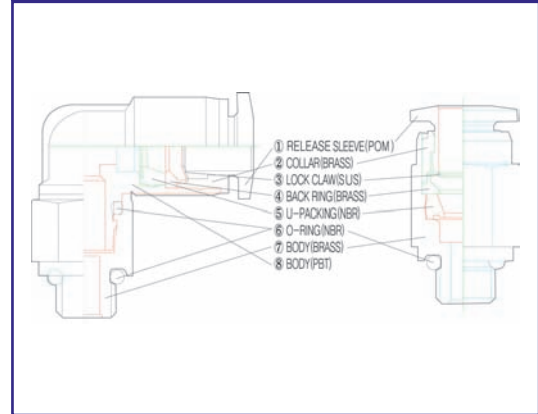

COMPACT ONE-TOUCH FITTINGS