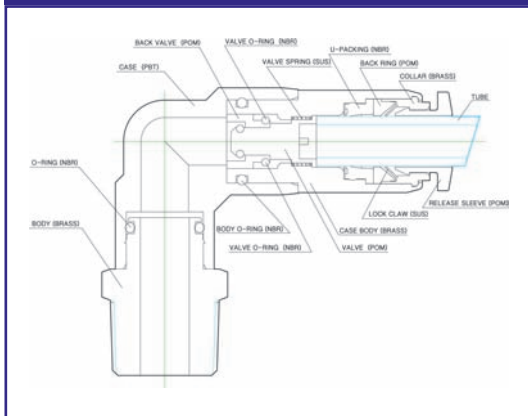

ONE-TOUCH FITTINGS

COMPACT ONE-TOUCH FITTINGS

SPEED CONTROLLERS

HAND VALVES

STOP FITTINGS

CHCK VALVES

Application Fluid Type	AIR (No other type of gas or liquid)
Working Pressure Range	0-150 PSI
Working Temperature	0°C to 60°C